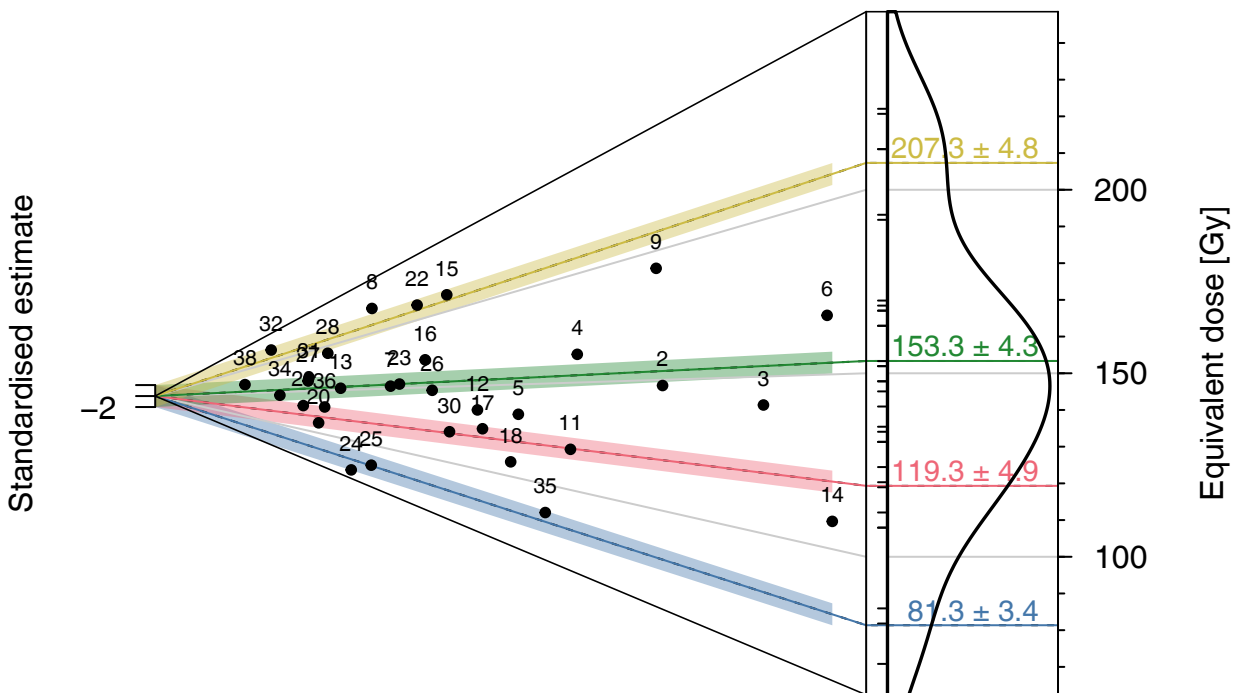

BDX16651 (camera) – FMM

n = 32

Standard error

5

2.5

1.7

0.0

0.2

0.4

0.6

0

0.01

Precision

Density (bw 16.723)