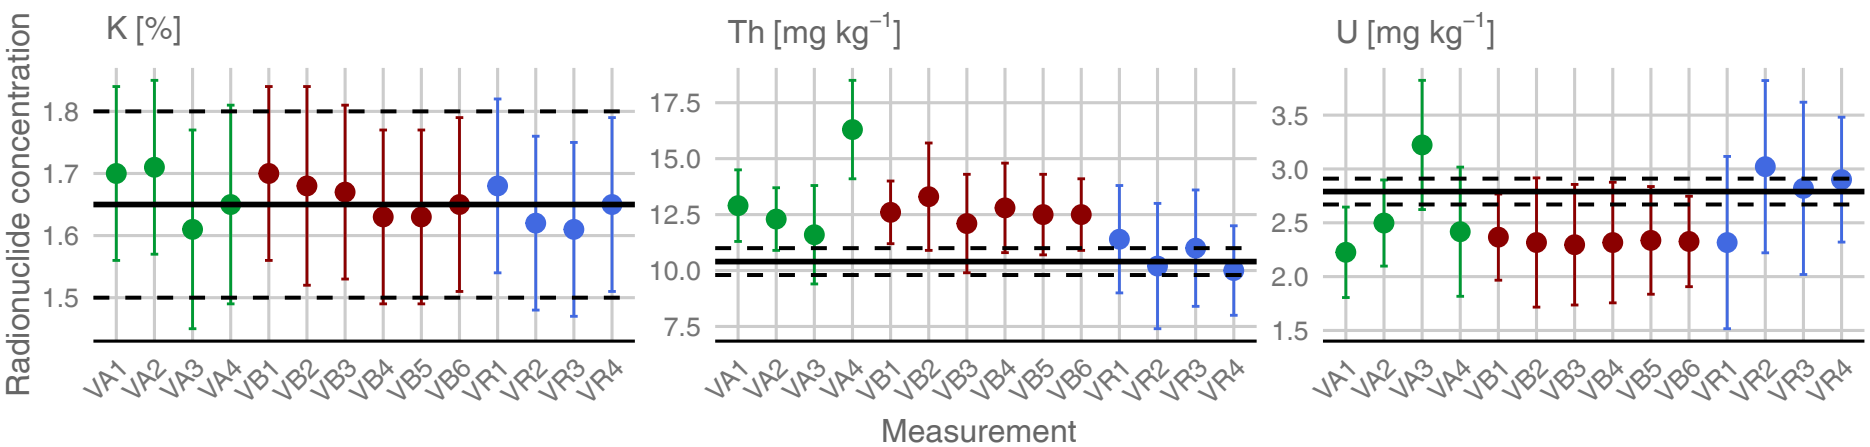

Loess standards

(a) Nussy loess standard

(b) Volkegem loess standard

Measured on μDose -device ● 005 – Ahnert ● 006 – Bremer ● 007 – Rohdenburg