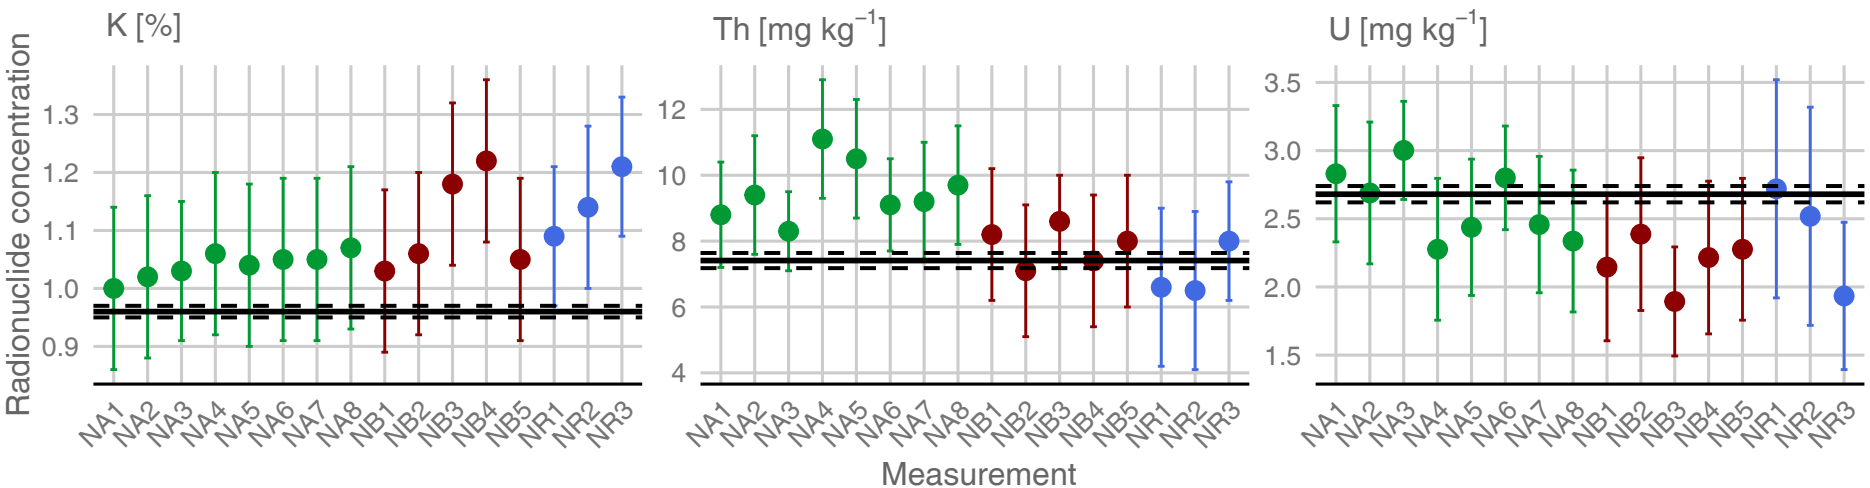

Loess standards

(a) Nussy loess standard

(b) Volkegem loess standard

Measured on μDose -device ● 005 – Ahnert ● 006 – Bremer ● 007 – Rohdenburg