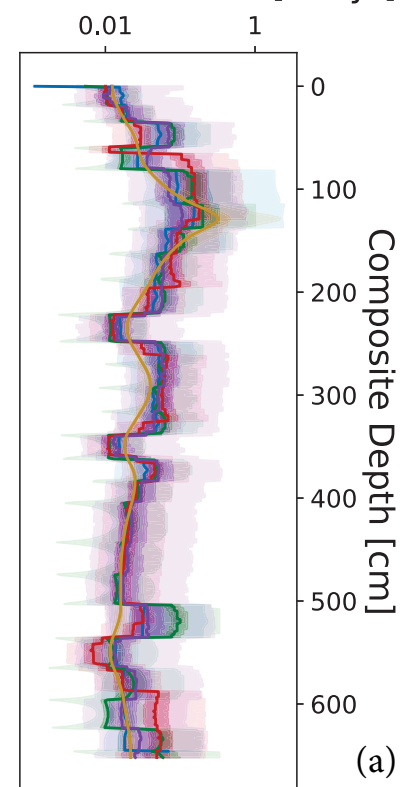

Age Models - EN18218

Calibrated Age [cal BP]

Sedimentation Rate [cm/yr]

(a)

Age Models - EN18218

Calibrated Age [cal BP]

Sedimentation Rate [cm/yr]

(b)