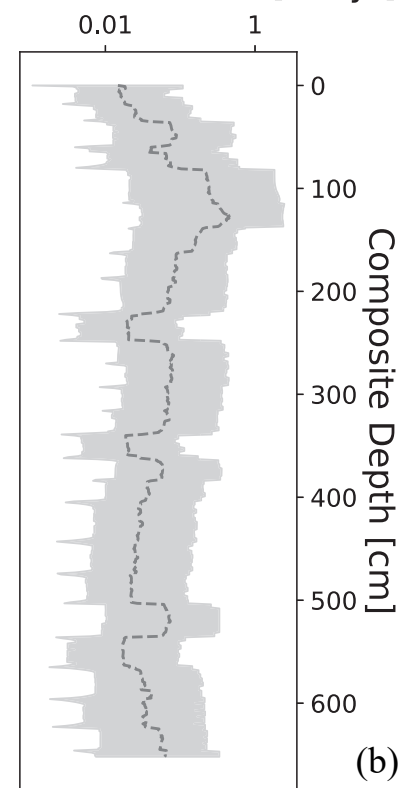

Age Models - EN18218

Calibrated Age [cal BP]

Sedimentation Rate [cm/yr]

(a)

Age Models - EN18218

Calibrated Age [cal BP]

Sedimentation Rate [cm/yr]

(b)