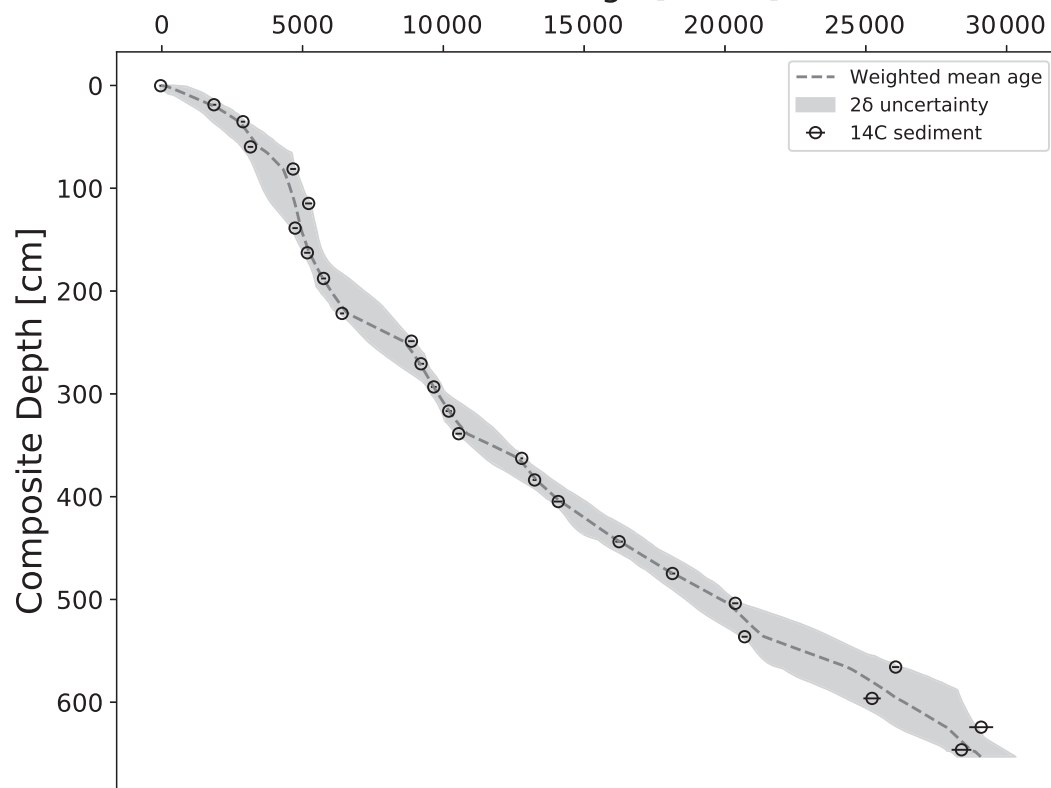

Age Models - EN18218

Calibrated Age [cal BP]

Sedimentation Rate [cm/yr]

(a)

Age Models - EN18218

Calibrated Age [cal BP]

Sedimentation Rate [cm/yr]

(b)