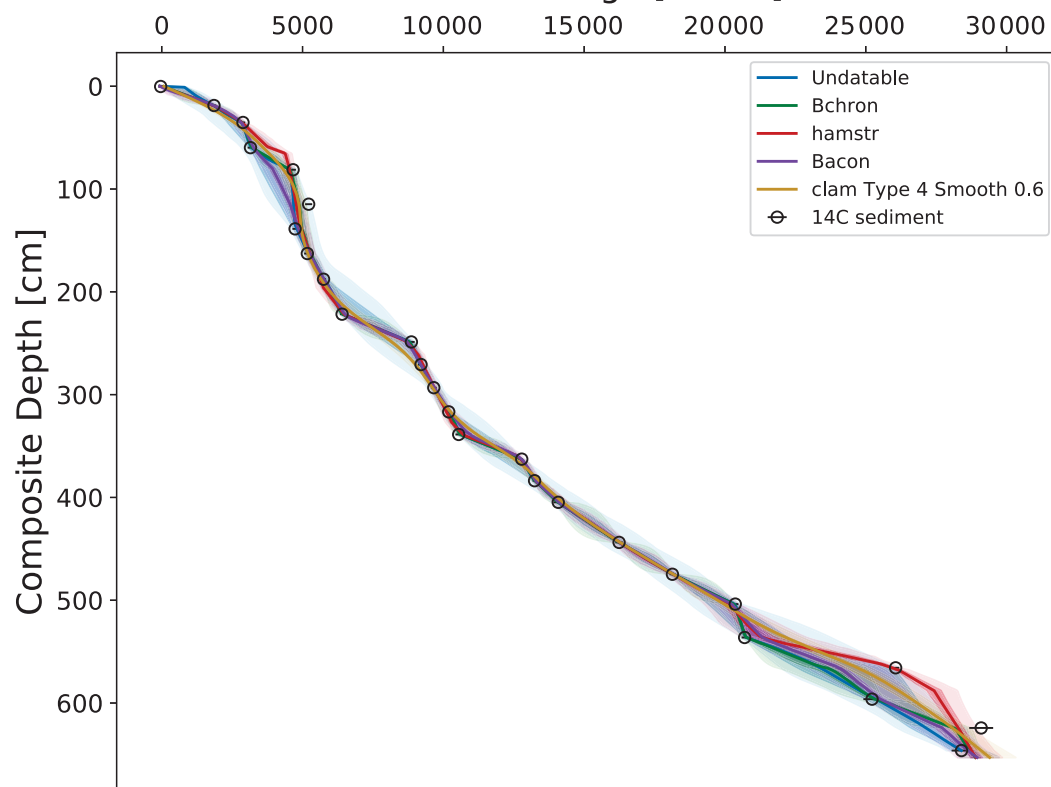

Age Models - EN18218

Calibrated Age [cal BP]

Sedimentation Rate [cm/yr]

(a)

Age Models - EN18218

Calibrated Age [cal BP]

Sedimentation Rate [cm/yr]

(b)