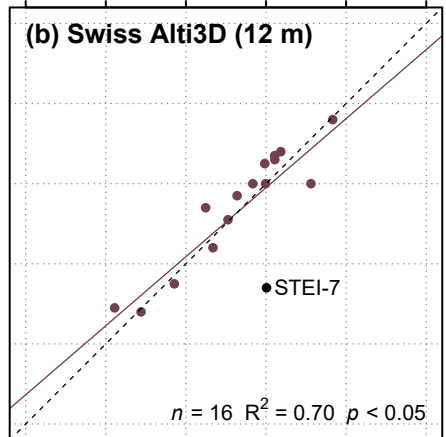

Shielding factor (Toolbox of Li, 2018)

Shielding factor (Toolbox of Li, 2018)

0.90 0.92 0.94 0.96 0.98 1.00

0.90 0.92 0.94 0.96 0.98 1.00

Shielding factor (Field data)

Shielding factor (Field data)