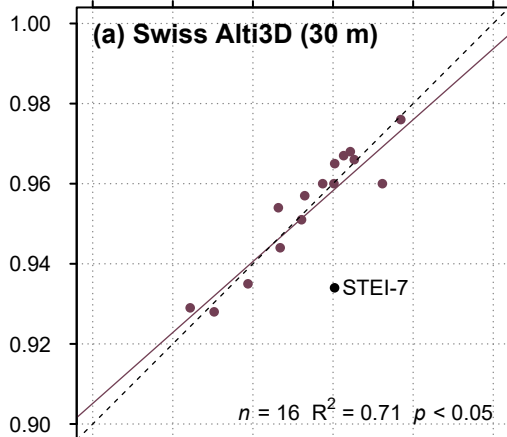

Shielding factor (Toolbox of Li, 2018)

Shielding factor (Toolbox of Li, 2018)

0.90 0.92 0.94 0.96 0.98 1.00

0.90 0.92 0.94 0.96 0.98 1.00

Shielding factor (Field data)

Shielding factor (Field data)