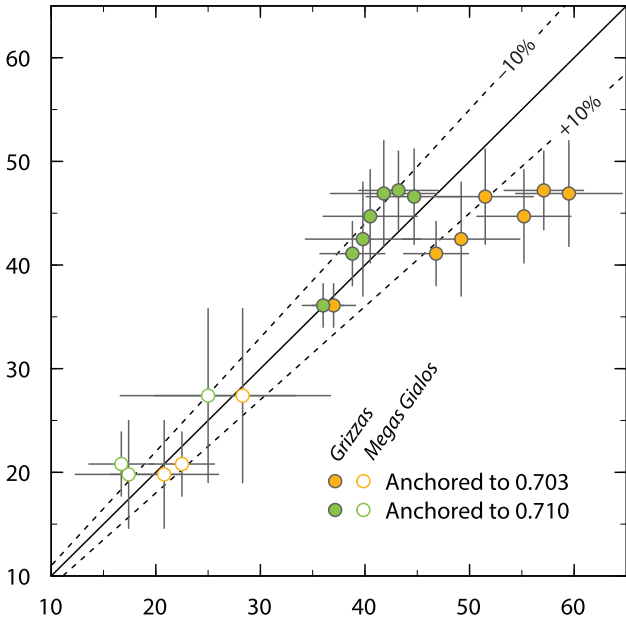

Anchored age (Ma): preferred value

Anchored age (Ma): 0.703 or 0.710